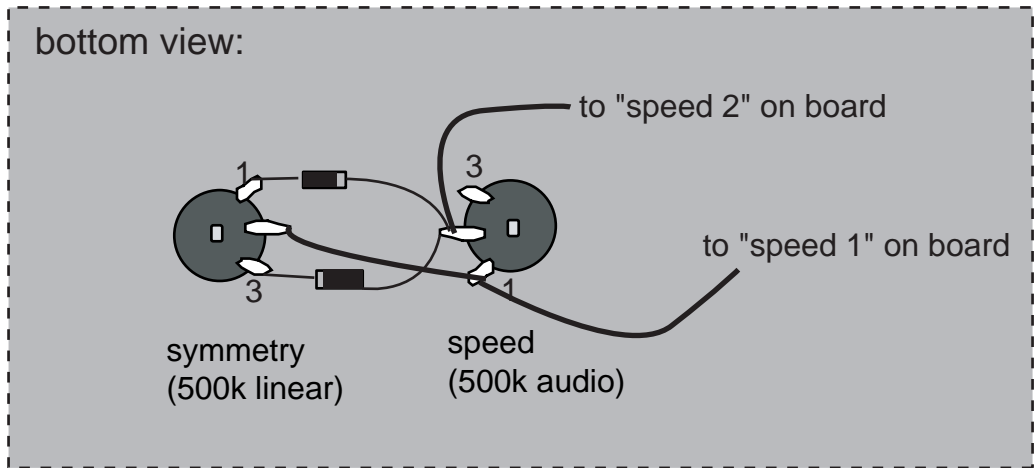

Symmetry controls for triwave

green@commonsound.com for errors, suggestions, etc.

by dann green

Non-commercial use only (except with written permission).

june 13 2003

(do this for red speed, yellow speed, and green speed)