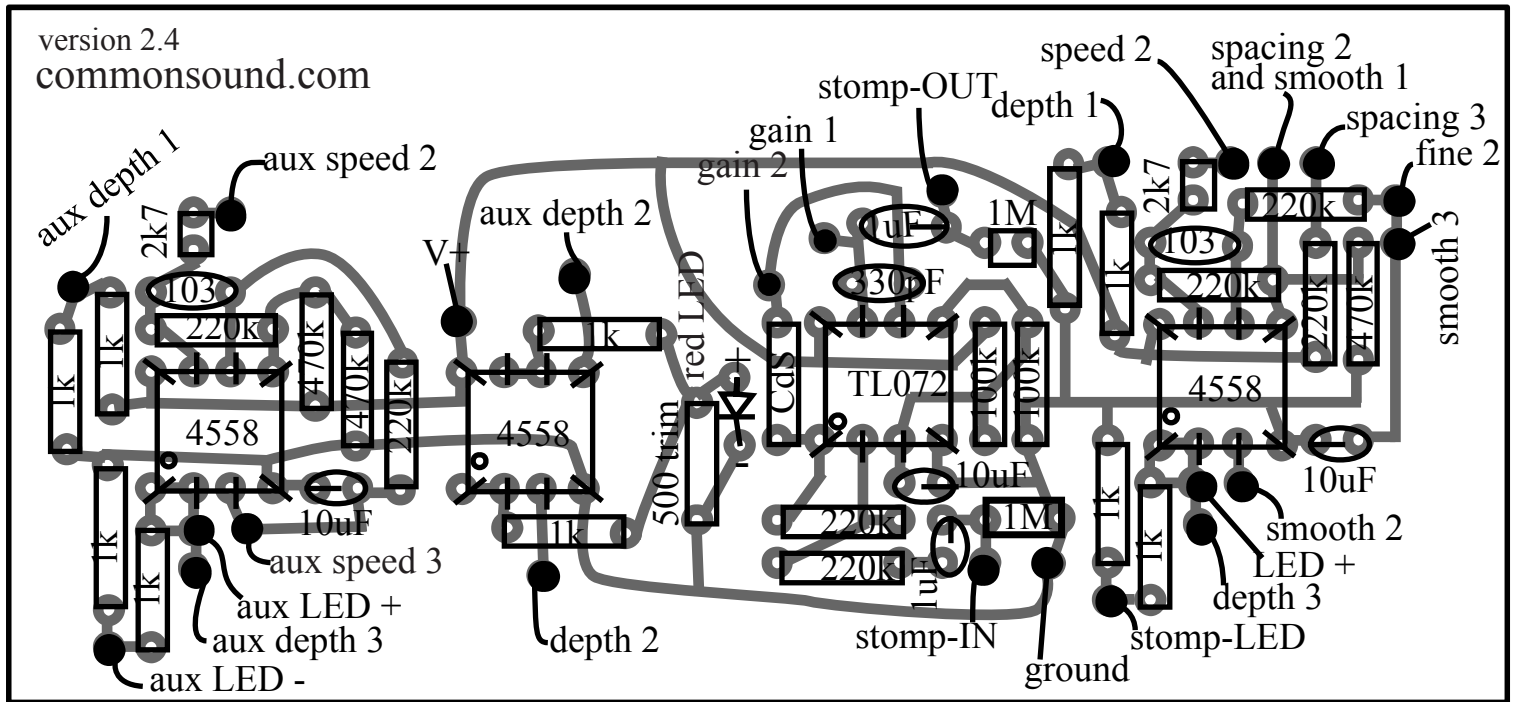

# Tremulus Lune with AUX LFO (add to main)

non-commercial use only (except with written permission)

2005 Jan 17

version 2.4

2005-11-10

2006-08-03 (fixed 47k's -> 220k on small boards)

Use this as your main tremulus board (it's not a mod board)

## Pots

- Speed is 100k (2,3)
- Fine is 10k (2,3)
- Smoothness is 500k (1,2,3)
- Spacing is 500k (2,3)
- Depth is 100k (1,2,3)
- Aux Depth is 100k (1,2,3)
- Aux Speed is 100k (2,3)
- Gain is 10k (1,2)